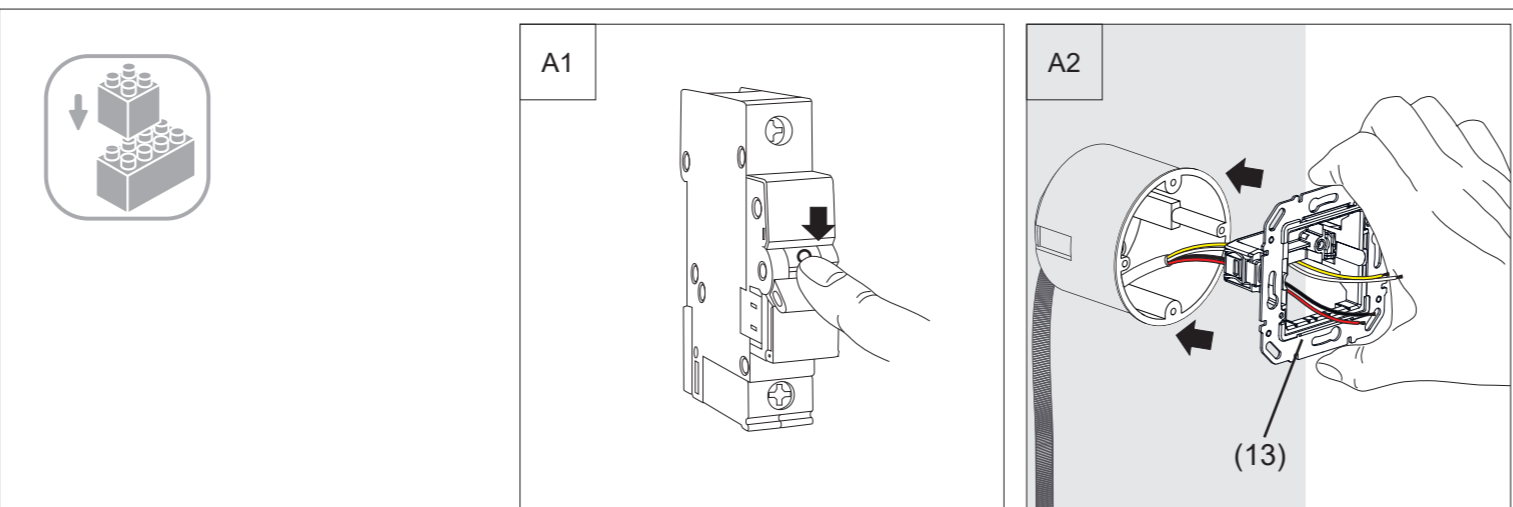

80660100
KNX room controller

80440100
KNX thermostat

<<<< SWIPING >>>>

<<<< SWIPING >>>>

<<<< SWIPING >>>>