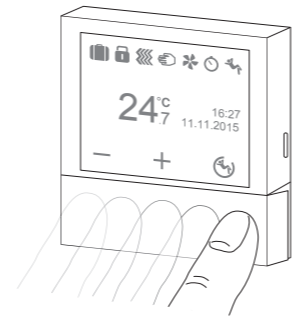

80660100
KNX room controller

80440100
KNX thermostat

<<<< SWIPING >>>>

<<<< SWIPING >>>>

<<<< SWIPING >>>>