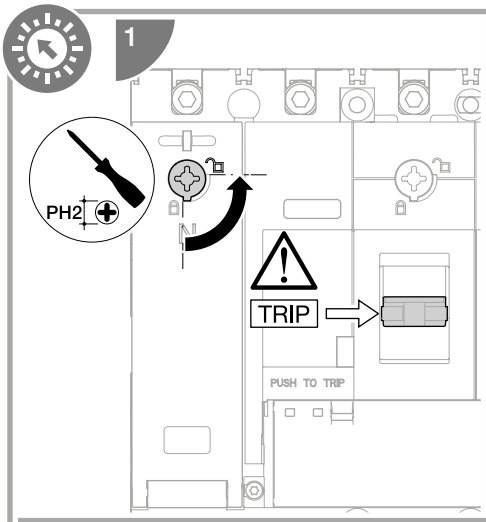

6LE001625Ad

**h3+**  
P160

3P-4P

MCCB 3P  
ENERGY

HTC160H

TRIP → OFF → ON → TRIP → OFF

**Click!**

### HYS031H (3P 16-50A) HYS032H (4P 16-50A)